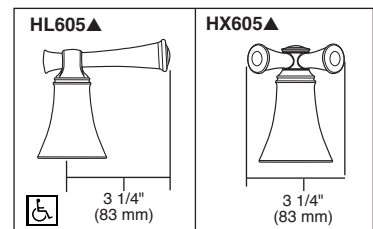

COMPLIES WITH:

- ASME A112.18.1 / CSA B125.1
- Indicates compliance to ICC/ANSI A117.1- Valve control only.