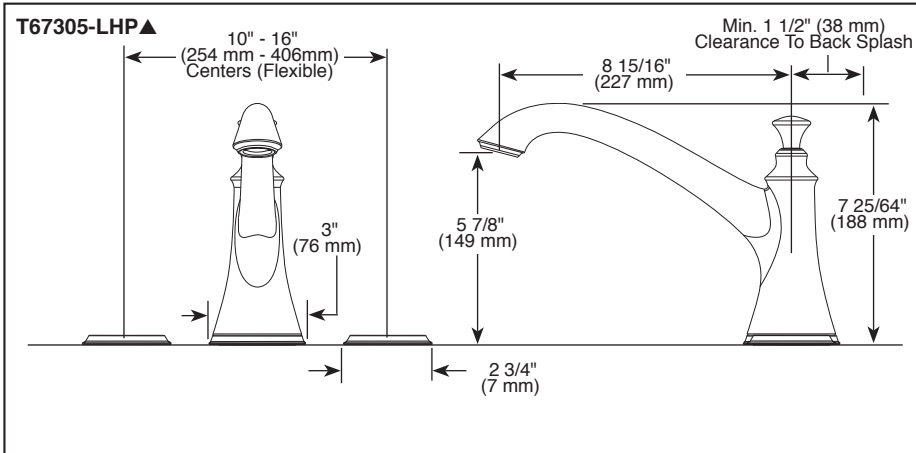

Submitted Model No.: _____
 Specific Features: _____

BRIZO® ROMAN TUB/ WHIRLPOOL FAUCET TRIM

- Baliza® Bath Collection
- Two-Handle Roman Tub Valve Trim
- Three Hole Installation (T67305-LHP)
- Four Hole Installation (T67405-LHP)
- Rough-In Kit Must Also be Ordered to Complete Installation (R62707 for Three Hole or R64707 for Four Hole)

TRIM STANDARD SPECIFICATIONS:

- Trim only for two handle roman tub faucet for concealed mounting.
- 8 15/16 (227 mm) long slip-on rigid spout.
- LHP - Less Handle Program. See handle options below.
- Temperature and volume controlled with handles.
- Rough-In kit must also be ordered to complete installation (R62707 for three hole or R64707 for four hole). There are separate specification sheets on each rough-in kit if more details are required.
- Handshower includes double check valves for backflow prevention (T67405-LHP).
- Handshower flows 2.0 gpm @ 80 psi.
- 60" - 82" (1524 mm - 2083 mm) stretchable finished metal hose.