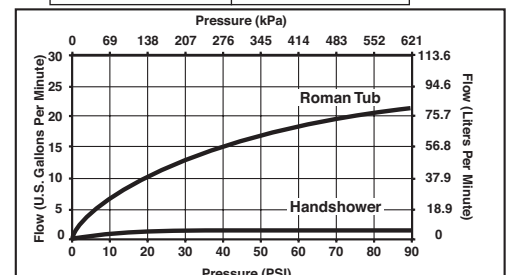

COMPLIES WITH:

- ASME A112.18.1 / CSA B125.1
- Indicates compliance to ICC/ANSI A117.1- Valve control only.