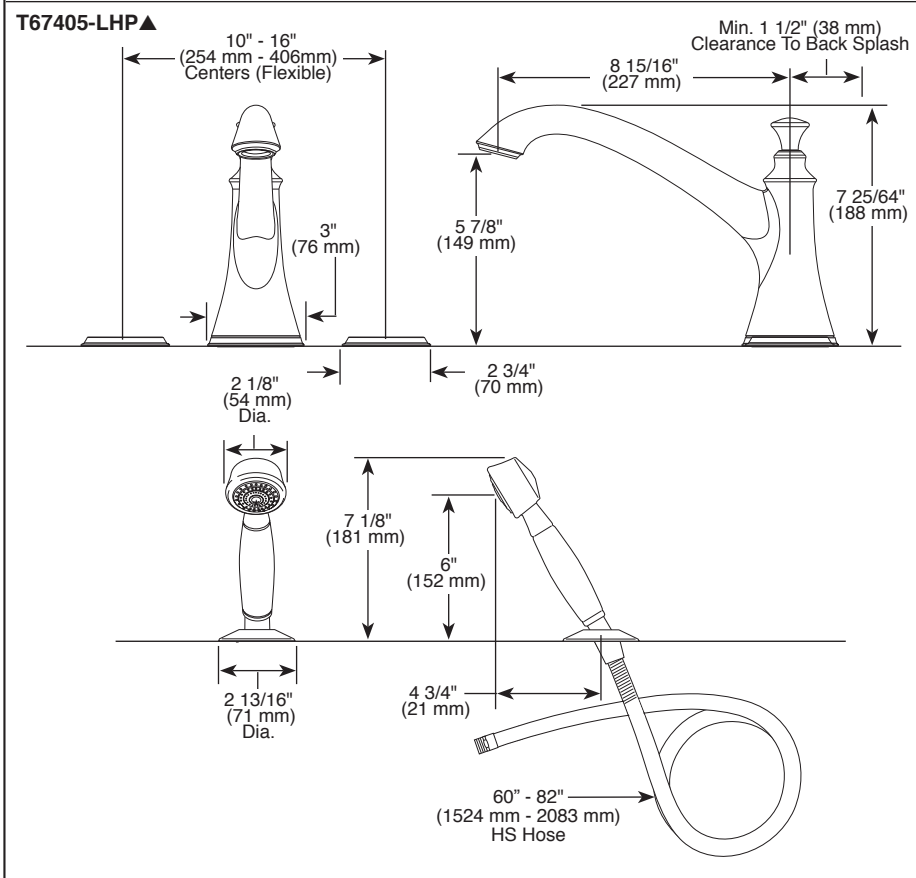

Submitted Model No.: _____
 Specific Features: _____

BRIZO® ROMAN TUB/ WHIRLPOOL FAUCET TRIM

- Baliza® Bath Collection
- Two-Handle Roman Tub Valve Trim
- Three Hole Installation (T67305-LHP)
- Four Hole Installation (T67405-LHP)
- Rough-In Kit Must Also be Ordered to Complete Installation (R62707 for Three Hole or R64707 for Four Hole)

TRIM STANDARD SPECIFICATIONS:

- Trim only for two handle roman tub faucet for concealed mounting.
- 8 15/16 (227 mm) long slip-on rigid spout.
- LHP - Less Handle Program. See handle options below.
- Temperature and volume controlled with handles.
- Rough-In kit must also be ordered to complete installation (R62707 for three hole or R64707 for four hole). There are separate specification sheets on each rough-in kit if more details are required.
- Handshower includes double check valves for backflow prevention (T67405-LHP).
- Handshower flows 2.0 gpm @ 80 psi.
- 60" - 82" (1524 mm - 2083 mm) stretchable finished metal hose.